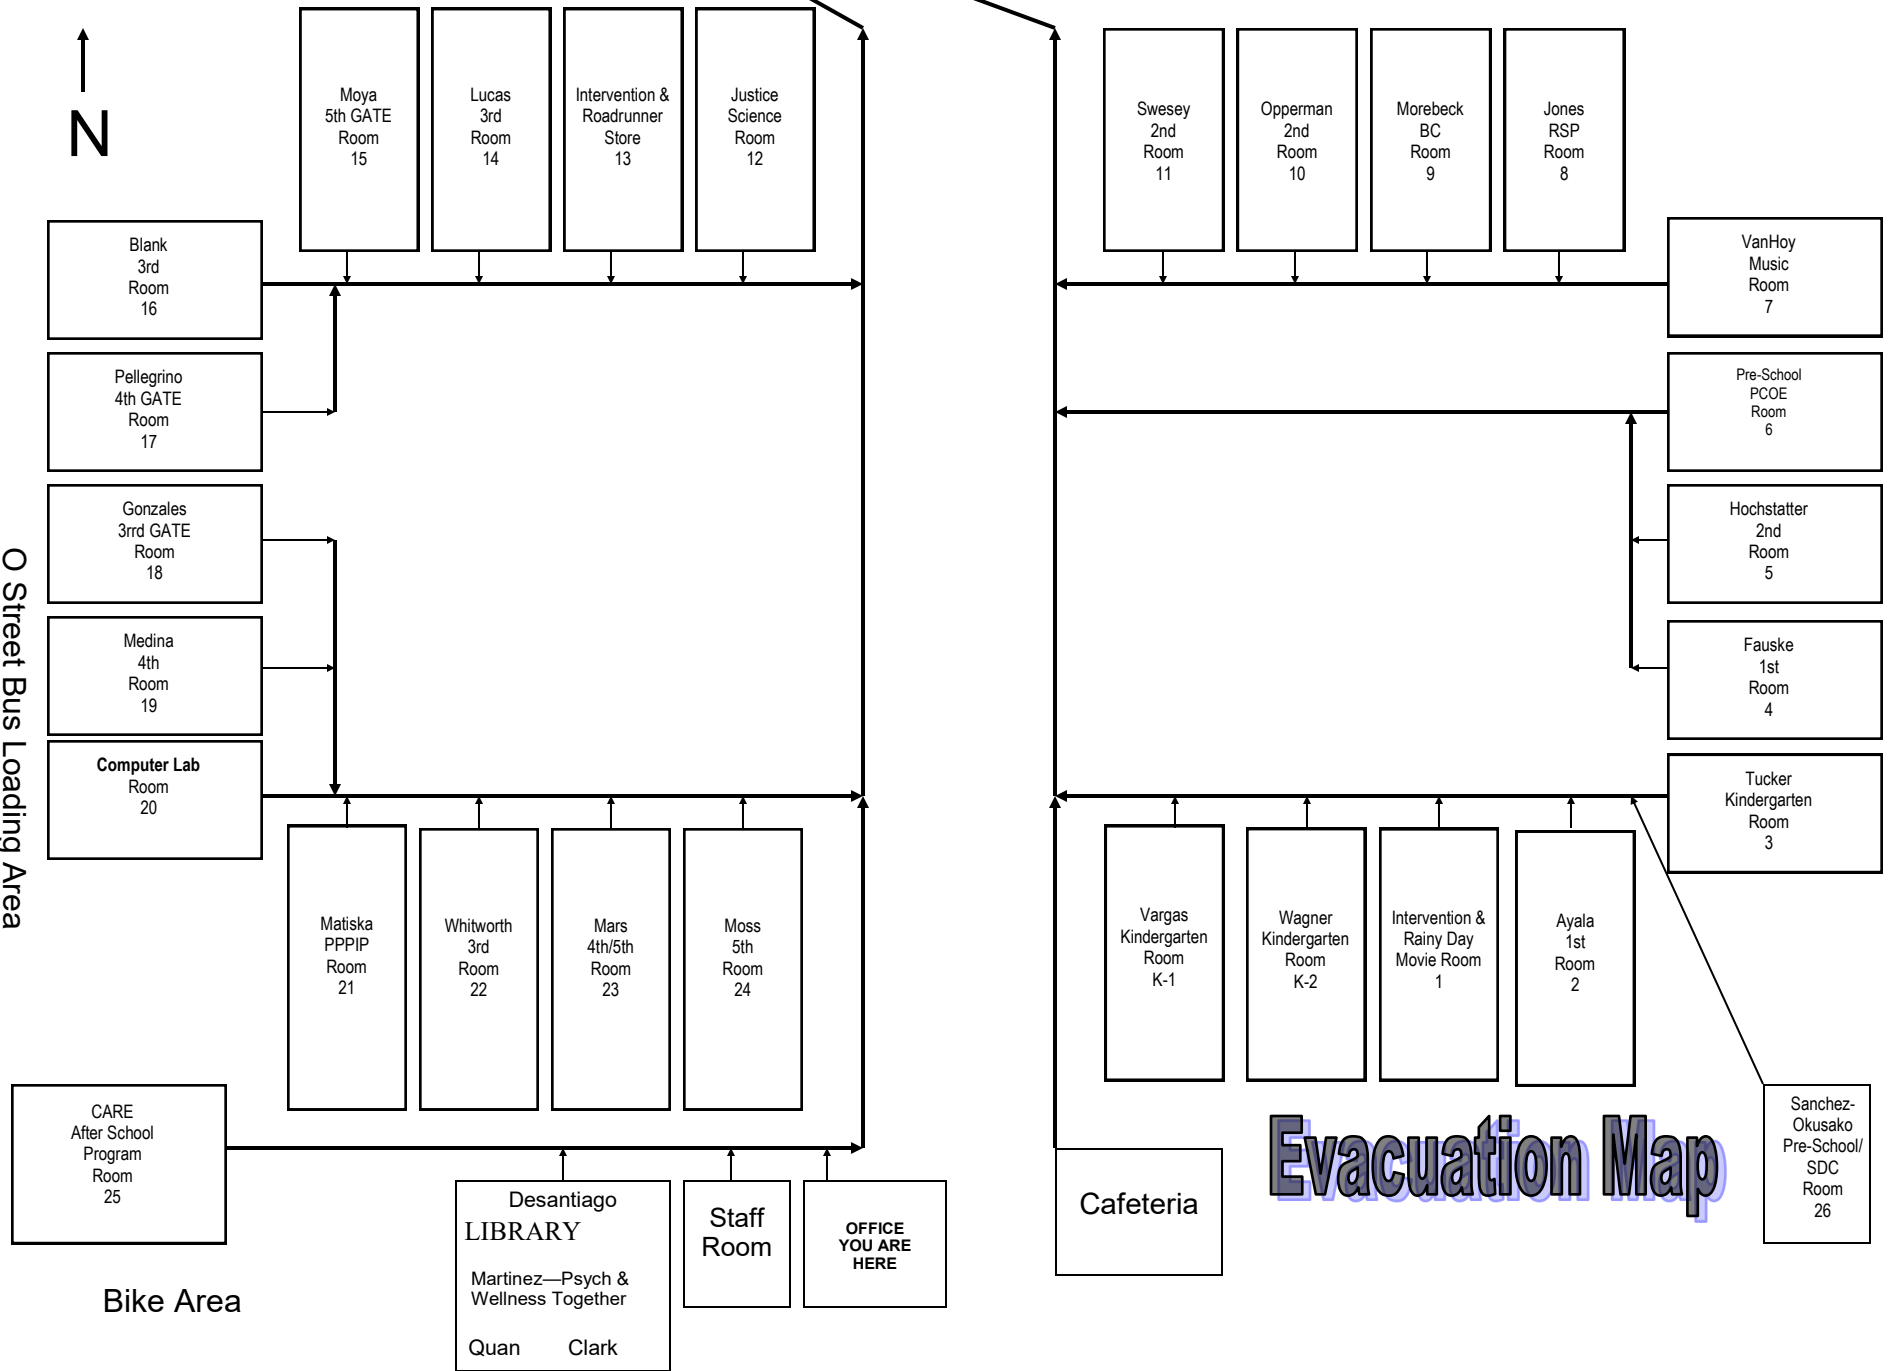

Gate

GEMS Track

Black Top Area

Black Top Area

O Street Bus Loading Area

Evacuation Map